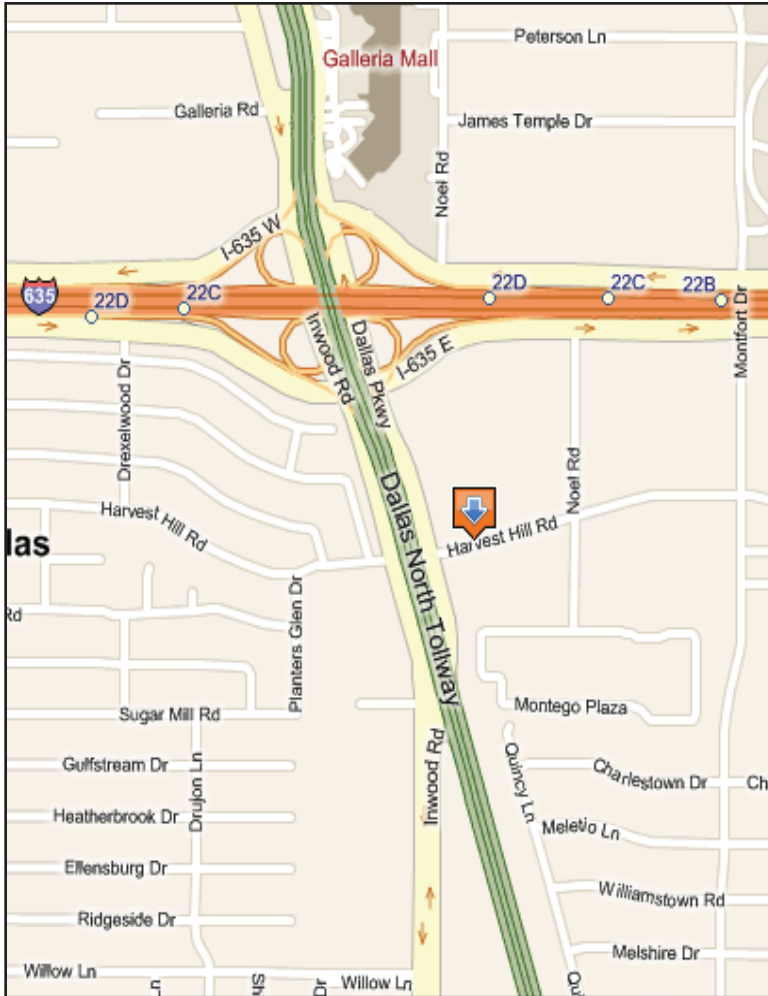

Directions

Bury+Partners' Dallas Office: 5310 Harvest Hill Road, Suite 100, Dallas, Texas 75230

From IH-35

Heading north on I35E, take the Tollway North Exit and exit number 429D. Merge onto Dallas North Tollway and travel just over 8 miles. Take the Harvest Hill Road exit and turn right on Harvest Hill Road. Our office is in the first building to your right, in Suite 100. You need to enter the entrance facing the Tollway and we are the first suite on the left.

There is an entrance into our parking lot to the right as soon as you exit the Tollway, before you get to the light at Harvest Hill. If you miss that then you can turn right on Harvest Hill and into our parking lot.