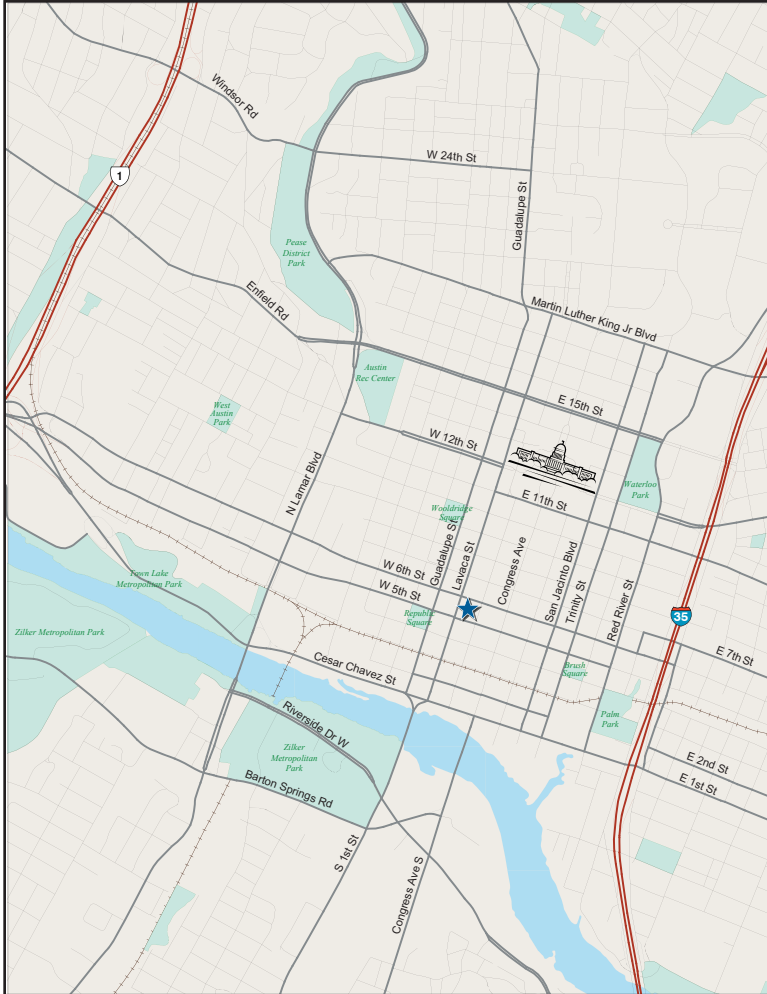

Directions

Bury+Partners' Austin Office: 221 West Sixth Street, Suite 600, Austin, Texas 78701

From IH-35

Take IH-35 and exit 6th Street and head west on 6th Street. We are in the Chase Tower at the corner of Lavaca Street and 6th Street.

From Mopac/Loop 1

Take Mopac and exit 5th Street. Head east on 5th. Turn left into the parking garage. We are in the Chase Tower at the corner of Lavaca Street and 6th Street.